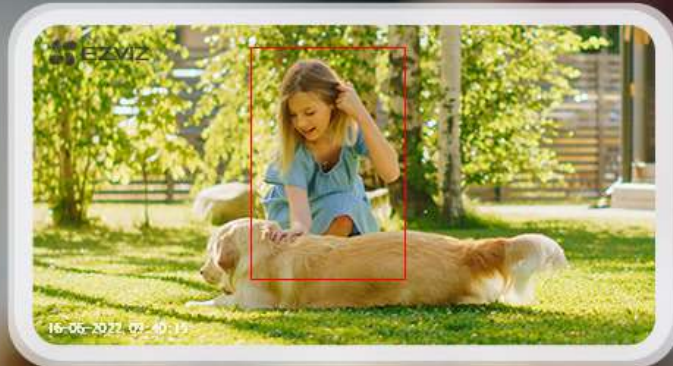

Active Defense with Strobe Light

Smart Integration with Google Assistant, Amazon Alexa & IFTTT

Supports MicroSD Card¹ (Up to 512 GB)

Supports EZVIZ CloudPlay Storage²

Vivid colors through day and night

The H3c Color camera is made to capture every moment vividly. It renders crisp images in 1080p resolution, and can record colorful details even at night, thanks to the two built-in spotlights.

Day Vision

Color Night Vision

See far enough, even in total darkness

The camera makes sure that no one can easily sneak in under the cover of darkness. The H3c Color renders color night vision up to 15 meters and infrared black-and-white vision up to 30 meters.

AI algorithm for alerts that matter

The camera's onboard AI algorithm helps distinguish and detect moving people in particular, so as to reduce insignificant alerts caused by falling leaves or flying insects. You will receive smarter notifications that matter to you.

Protection lasts, even in harsh weathers

Thanks to its well-built camera body, the H3c Color is IP67-rated to withstand even the toughest weather conditions – whether it's rainy, stormy or snowy.

Elegant design with reliable Wi-Fi connection