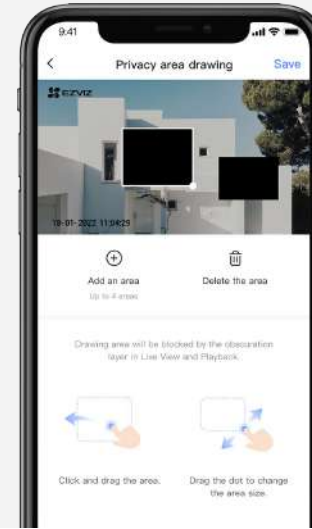

We do our best to protect your data and privacy

EZVIZ has been awarded by DNV for **information security** (ISO/IEC 27001:2013), **personal data protection** (ISO/IEC 27701:2019), **cloud security** (CSA STAR) and more.

Privacy Zone⁵

TLS
Data Transmission
Encryption

AES-128
Data Encryption

1 A local storage card must be purchased separately.

2 Cloud storage service is only available in certain markets. Please verify the availability before making any purchase.

3 The spotlights will not flash when the color night vision mode is enabled.

4 Data from EZVIZ Lab's test results under standard conditions. The video compression efficiency will vary with the frequency and complexity of the activity captured, as well as other environmental factors.

5 Users can draw in rectangles to customize up to 4 privacy zones.